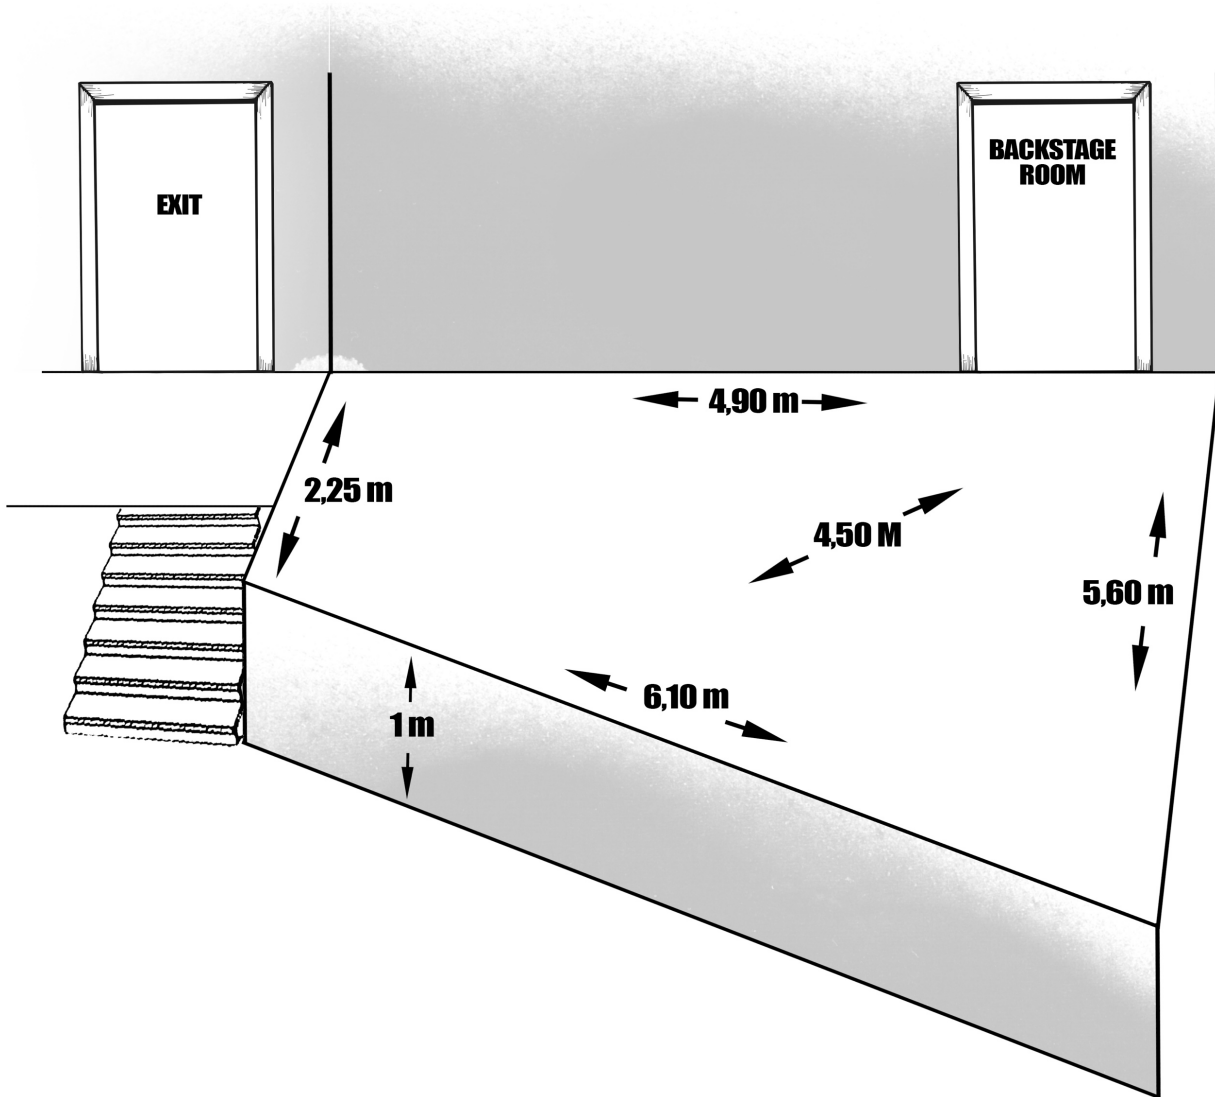

A	167	Cameo Thunderwash 100	6 Channel 2	Wash
A	173	Cameo Thunderwash 100	6 Channel 2	Wash
A	179	Cameo Thunderwash 100	6 Channel 2	Wash
A	185	Cameo Thunderwash 100	6 Channel 2	Wash
A	191	Cameo Thunderwash 100	6 Channel 2	Wash
A	197	Cameo Thunderwash 100	6 Channel 2	Wash
A	203	Cameo Thunderwash 100	6 Channel 2	Wash
A	209	Cameo Thunderwash 100	6 Channel 2	Wash
A	501	Blinder	2 Dim Channel	Front
A	503	Blinder	2 Dim Channel	Front
B	511	Unique Hazer	Haze/Fan	FOH

Please use Universes 3 and 4 for your own Lights!

Stage

Backdroppipe: a non-motorized Backdroppipe 5 m